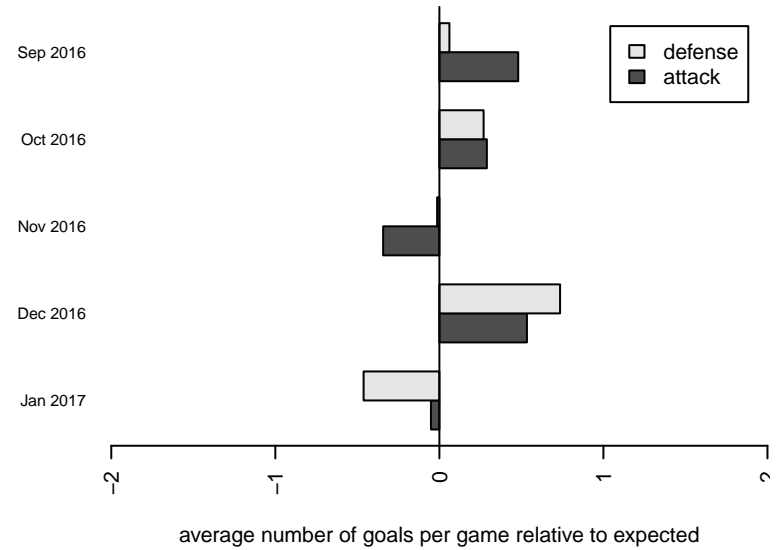

Performance relative to 13 month average