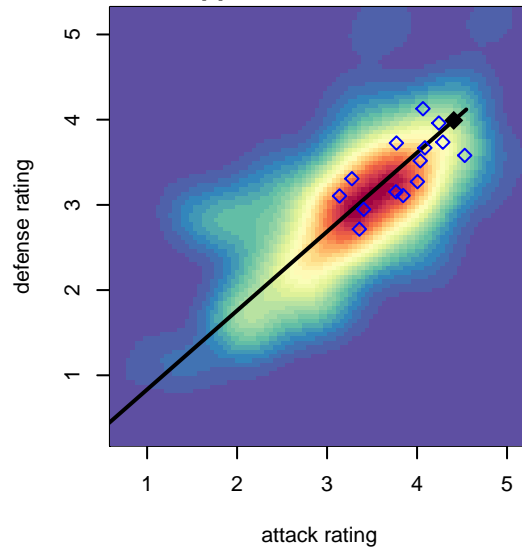

Seattle United Copa B98

Seattle United
 Seattle, WA
 B98 total strength=2012
 attack=82.09 defense=54.12
 fall league = RCL B98 Div 1
 notes= Ferrel 2015

alt names used:
 Seattle United B98 Copa A
 SEATTLE UNITED B98 COPA (WA)
 Seattle United B98 Copa A
 Seattle United B98 Copa A

Venues played:
 2016 RCL B98 Div 1
 2016 Surf College Showcase Super Black U19
 2016 FWRL B98
 2016 WYS Championship B98

Seattle United Copa B98
 Dots are actual minus expected GF (blue circles) and GA (red triangles).
 Blue line is smoothed change in attack strength. Red is smoothed change in defense strength.

**attack and defense variance (black dot)
relative to other teams
and top 10 in region**

**attack and defense rating
relative to others at age
and all opponents in last 13 months**

Performance relative to 13 month average