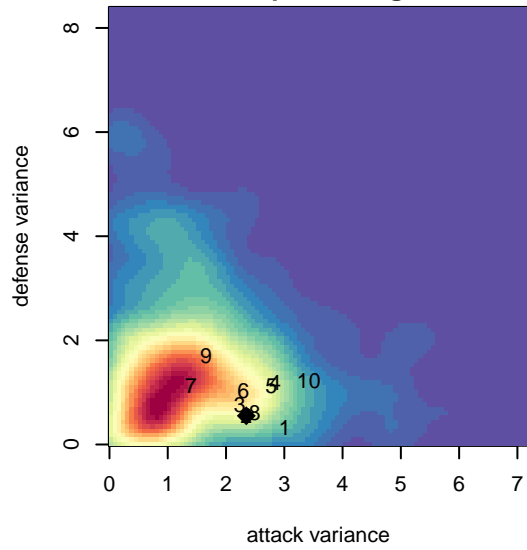

Seattle United Copa B98

Seattle United
 Seattle, WA
 B98 total strength=2012
 attack=82.09 defense=54.12
 fall league = RCL B98 Div 1
 notes= Ferrel 2015

alt names used:
 Seattle United B98 Copa A
 SEATTLE UNITED B98 COPA (WA)
 Seattle United B98 Copa A
 Seattle United B98 Copa A

Venues played:
 2016 RCL B98 Div 1
 2016 Surf College Showcase Super Black U19
 2016 FWRL B98
 2016 WYS Championship B98

Seattle United Copa B98
 Dots are actual minus expected GF (blue circles) and GA (red triangles).
 Blue line is smoothed change in attack strength. Red is smoothed change in defense strength.

**attack and defense variance (black dot)
relative to other teams
and top 10 in region**

**attack and defense rating
relative to others at age
and all opponents in last 13 months**

Performance relative to 13 month average