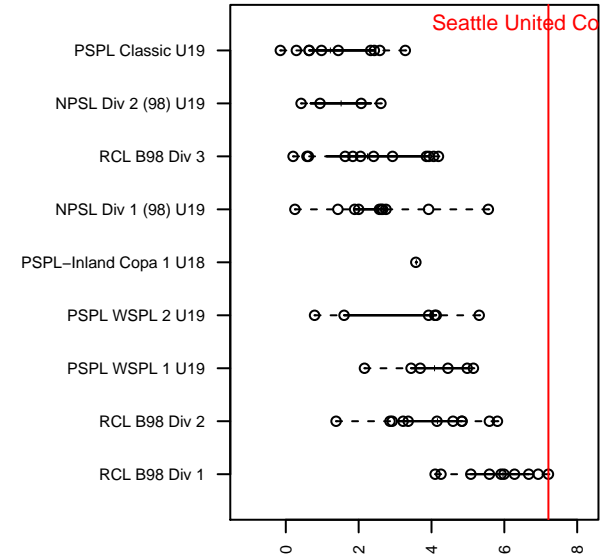

Seattle United Copa B98

Seattle United
 Seattle, WA
 B98 total strength=2012
 attack=82.09 defense=54.12
 fall league = RCL B98 Div 1
 notes= Ferrel 2015

alt names used:
 Seattle United B98 Copa A
 SEATTLE UNITED B98 COPA (WA)
 Seattle United B98 Copa A
 Seattle United B98 Copa A

Venues played:
 2016 RCL B98 Div 1
 2016 Surf College Showcase Super Black U19
 2016 FWRL B98
 2016 WYS Championship B98

Seattle United Copa B98
 Dots are actual minus expected GF (blue circles) and GA (red triangles).
 Blue line is smoothed change in attack strength. Red is smoothed change in defense strength.

**attack and defense variance (black dot)
relative to other teams
and top 10 in region**

**attack and defense rating
relative to others at age
and all opponents in last 13 months**

Performance relative to 13 month average